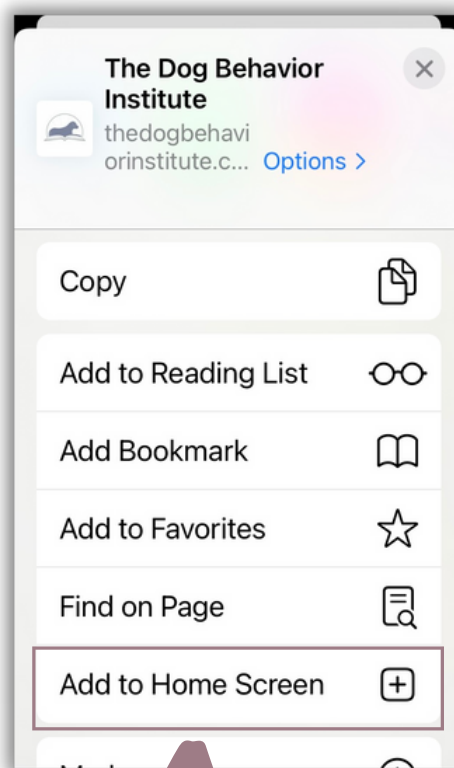

# The Dog Behavior INSTITUTE

Follow these instructions to add your data collection Google Form to your phone's home screen for easy access and data collection on the go!

Open the page, then select the "share" icon on your screen.

Scroll down to find the option to "Add to Home Screen."

Name the page what is helpful for you, and add it!