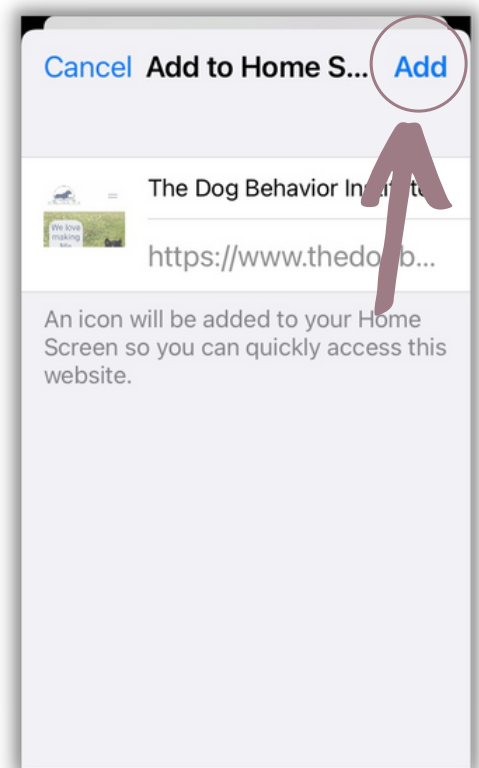

# The Dog Behavior INSTITUTE

Follow these instructions to add your data collection Google Form to your phone's home screen for easy access and data collection on the go!

Open the page, then select the "share" icon on your screen.

Scroll down to find the option to "Add to Home Screen."

Name the page what is helpful for you, and add it!